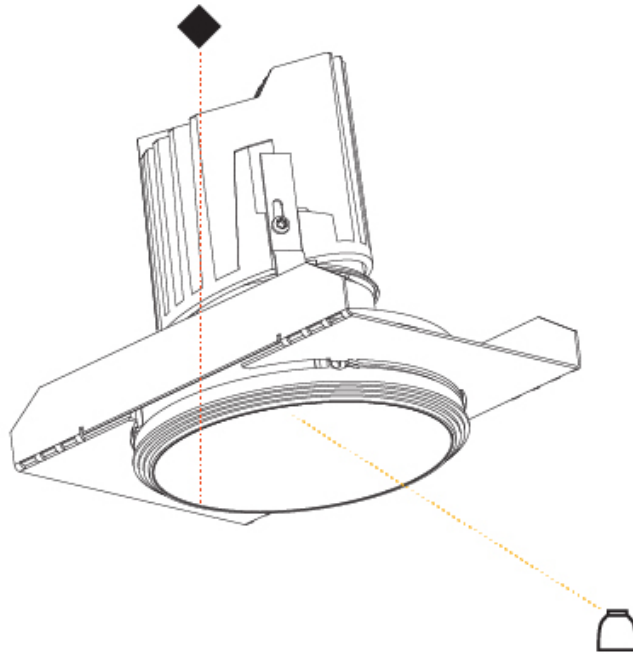

BIONIQ ROUND SEMI ADJUSTABLE TRIMLESS

A35528-

PROJECT _____

TYPE _____

SPECIFIER _____

QUANTITY _____

DATE _____