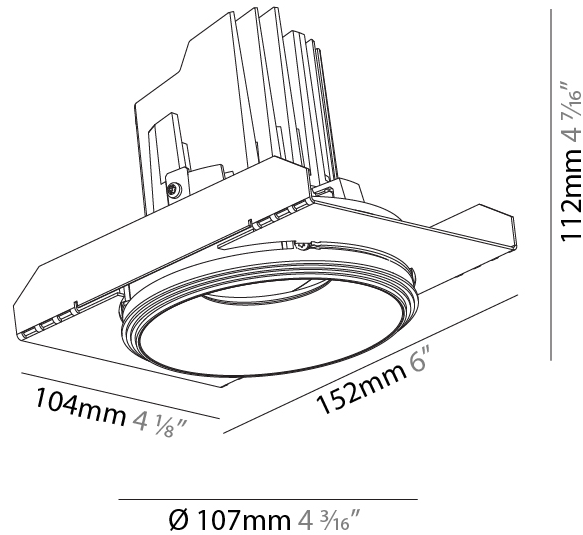

GENERAL

Series: Bioniq
 Subseries: Bioniq Round Semi Adjustable
 Brand: Prolicht
 Division: Architectural
 Mounting Type: Trimless
 Mounting Location: Ceiling
 Subcategory: Downlight

PHYSICAL

Shape: Round
 Diameter (mm): 107
 Diameter (in): 4 3/16
 Height (mm): 112
 Height (in): 4 7/16
 Ceiling Thickness (mm): 10 / 12.5 / 15 / 25
 Ceiling Thickness (in): 3/8 or 1/2 or 9/16 or 1
 Min. Recessing Depth (mm): 130
 Min. Recessing Depth (in): 5 1/8
 Light Distribution: Adjustable / Downlight
 Weight (kg): 0.609
 Weight (lbs): 1.34
 Fixture Finish: SSR / BKV / CWI / CRY / HAB / UFT / ITA / RUA / FTG / MYG / LOD / PUS / FRO / FUP / KIA / POP / BLS / SPG / MEY / GOH / GUM / CHC / COM / ABZ / JAG / OBR / MOS / ROR
 Fixture Material: Aluminum Die Cast
 Cut-out Measurements: Ø 111mm / 4 3/8"
 Upon Request: Unique Ceiling Thickness

RATINGS AND CERTIFICATIONS

Certified By: Certified for North American Standards
 IP rating: IP20

	111mm 4 3/16"	130mm 5 1/8"	10 12 1/2 15 25mm 3/8" 1/2" 9/16" 1"	10°	355°	
A						

BIONIQ ROUND SEMI ADJUSTABLE TRIMLESS